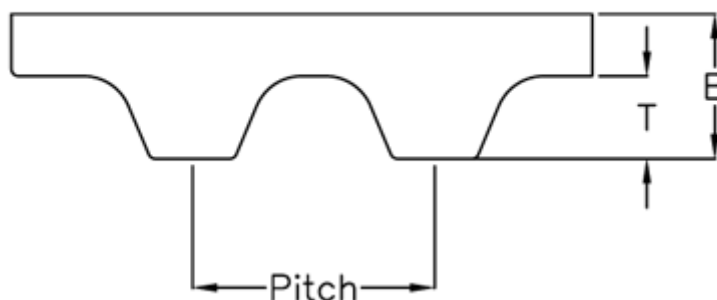

Article number: 602776250302

Description: Gates Timing Belt Synchropower PU 16 AT5 300

Measures

Height B mm	= 2.7
Height T mm	= 1.2
Length	= 300
Number of teeth	= 60
Pitch	= 5
Type	= PU 16 AT5 300
Width	= 16